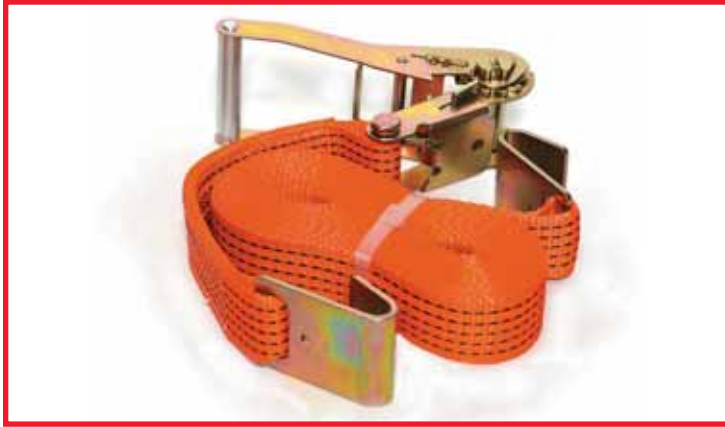

# Z Power Heavy Duty Air Compressor

Looking for a portable air compressor that actually works!  
The Z power portable will provide up to 150 psi for heavy duty trucks. It will pump up tires in only minutes. Comes complete with Quick connect hose, gauge & accessory kit to fit most tires and toys. Stores in its own case.

## Solar Powered Lights

Multi-purpose solar light sticks to any surface. Mount it to a window & it recharges itself. 6 high power LED's with 3 positions  
**\$17.95**

Solar LED Lantern 3 way LED lamp charges from solar panel or 12 volt car or AC/DC charger  
**\$49.95**

# Ratchet Straps & Tie Downs

Flat Hooks  
11,000 lbs

\$16.95 10 or more \$14.00

1 1/2"x20'  
6600 lbs

\$12.95 10 or more \$10.00

1"x22' Swivel Hook  
800 lbs

\$4.95 each 10 or more \$4.50

3"x27'  
20,000 lbs