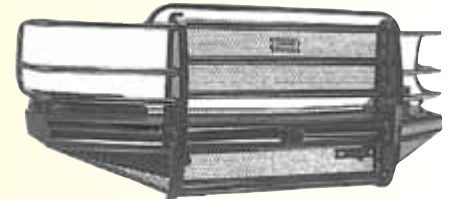

EGR Bed Rail Caps

Here are a few of the pros of getting EGR bed rail caps.

- Custom fit for your vehicle
- UV stable material
- Textured material to reduce scratching
- No drill mounting system and easy installation.

Bed Rail Caps

$79.95

Tailgate Caps $24.95

fia Custom Fit Truck Seat Cover

OE series is available in Taupe/Mocha, Light Gray/Dark Gray, and Charcoal/Black

Fia has a lot of applications for most pick-ups, minivans, and SUV's. All are quick and easy to install with Super-Grip, the slip resistant fastening system using belt and buckle fasteners, zippers and velcro.

Each Fia seat cover features:

- Foam padded back support for added comfort
- Washable, lightfast, colorfast, and flame resistant fabric that is warm in winter and cool in summer

Wrangler™ saddle blanket material also available in brown, navy and wine

Deflect-a-Shield Premium Bed Protection

Available with or without stake hole cutouts

- Full wrap-around coverage offers the best in bed protection
- Offers a clean, seamless appearance when used with Diamond Brite tailgate Protector

Front End Replacement

The front end replacement is a legendary product that provides the maximum protection for your vehicle. The front end replacement is designed to take an impact both on and off the road. This is the toughest product on the market and has been field tested in extreme conditions.

Replacement Gas Tanks

Jeep CJ • Chevy/GMC Pickups
Blazers Suburbans • Ford Pickup Broncos

Installation Bays

**Quality
Installation
Available!**