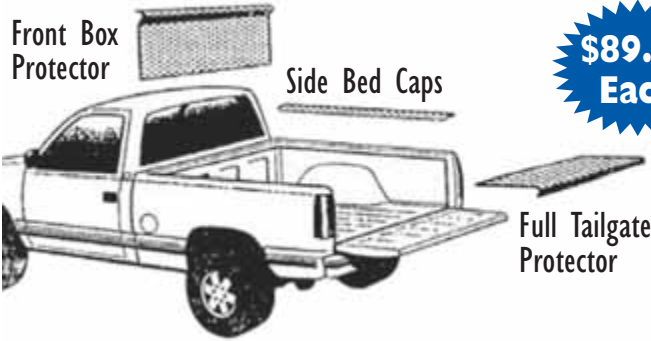

Deflect-a-Shield Premium Bed Protection