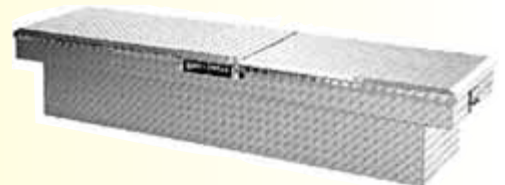

# Diamond Plate Aluminum Tool Boxes

Starting  
at \$199

We stock 7 different sizes for a truly custom fit!

- Made 100% of Aluminum
- Will not rust, crack or sag
- Positive stay-open gas springs
- Fully welded construction
- Requires no maintenance
- Full width hinge