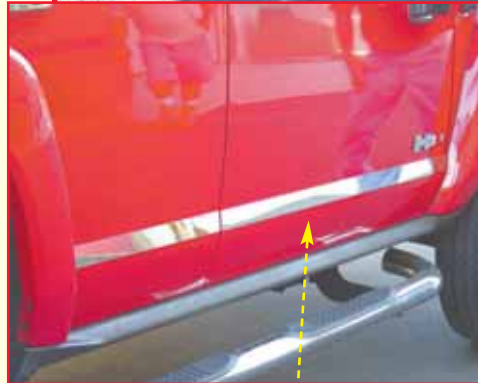

ss door panel insert